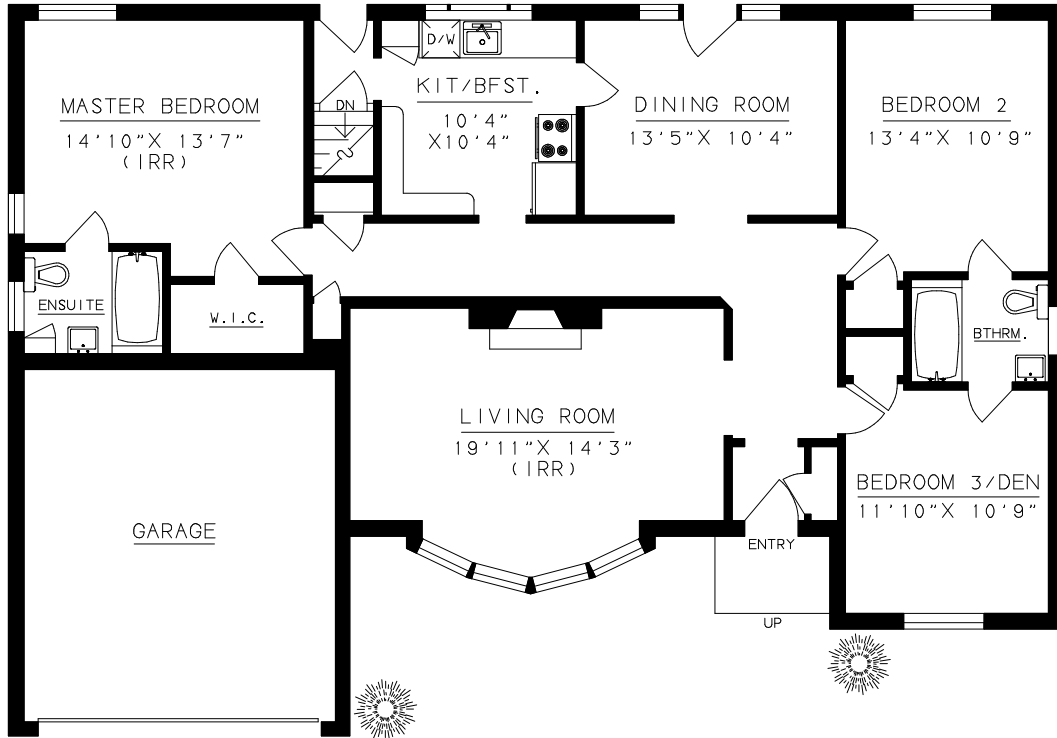

CHESTNUT
P A R K
Real Estate Limited

11 ROTHMERE DRIVE
TORONTO

KATHY BLEND
BROKER

TEL: (416) 925-9191
FAX: (416) 925-3935

FIRST FLOOR
1,510 SQ.FT.

MEASURE CANADA
Drafting Services Inc.
(416) 657-2666

BASEMENT
1,510 SQ.FT.