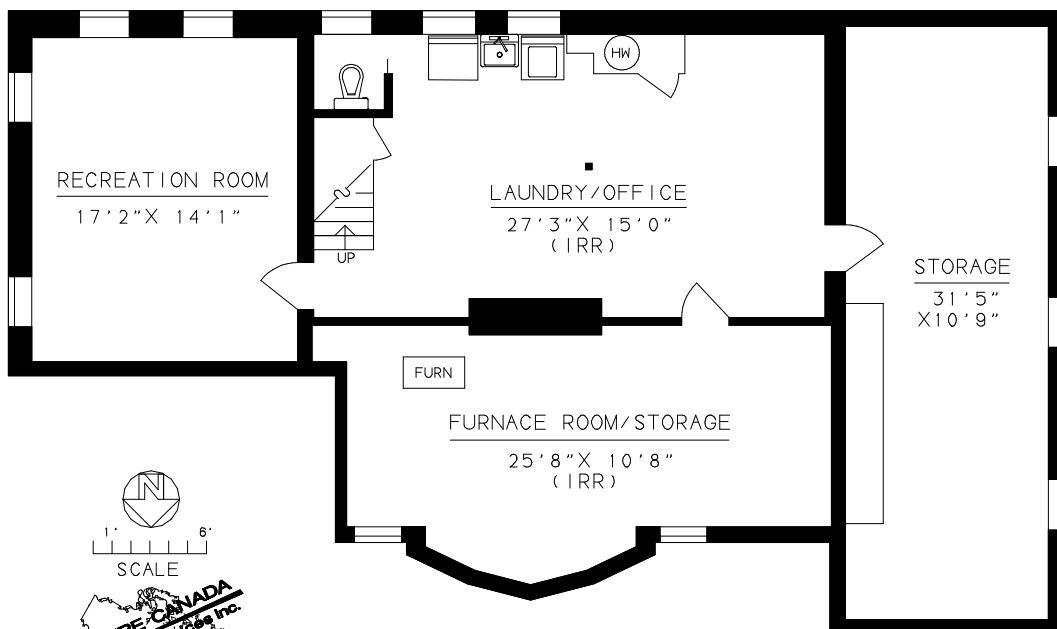

CHESTNUT
P A R K
Real Estate Limited

11 ROTHMERE DRIVE
TORONTO

KATHY BLEND
BROKER

TEL: (416) 925-9191
FAX: (416) 925-3935

FIRST FLOOR
1,510 SQ.FT.

MEASURE CANADA
Drafting Services Inc.
(416) 657-2666

BASEMENT
1,510 SQ.FT.